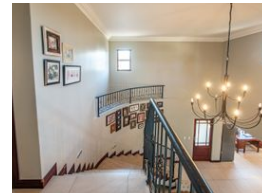

Web Ref RLS958879

R4,395,000

4 Bedrooms 2 Bathrooms 2 Garages

Monthly Bond Repayment R45,364.68
Calculated over 20 years at 11% with no deposit.

Transfer Costs R329,291.00 **Bond Costs** R55,380.00
These calculations are only a guide. Please ask your conveyancer for exact calculations.

Monthly Levy R4,558.1 **Monthly Rates** R3,276.4

Popular Plantations Estate: with a large level freehold garden

Nestled within the sought after Plantations estate, is this absolute gem with 1244sqm of garden, offering so much space for pets and children to play. Set back from the road makes it extremely private. As you enter, the double volume entrance and grand staircase, take your breath away. The stunning kitchen with granite tops, and a separate scullery/ laundry is open to the extremely versatile living and entertainment space. A lovely covered verandah with built in braai opens onto a sparkling pool and level garden. Downstairs there are 2 bedrooms with built in cupboards and a shared full bathroom. Upstairs is a generous main ensuite with plenty cupboard space and double doors that open onto a large balcony with scenic views of the spacious garden.

The main ensuite bathroom is spacious with a corner bath, a double...

Features

Pets Allowed Yes

Interior		Exterior		Sizes	
Bedrooms	4	Garages	2	Floor Size	301m²
Bathrooms	2	Security	Yes	Land Size	1,244m²
Kitchens	1	Pool	Yes		
Recep. Rooms	3	Views	True		
Furnished	No				

Extras

Air Conditioner Balcony Garden Granite Tops Guard Guard House Security Gate Built In Braai
Built in Wardrobes Storage TV TV Port Curtain Rails Dishwasher Connection Driveway Electric
Garage Open Plan Oven & Hob Tiled Floors Totally Fenced Tumble Dryer Veranda Washing
Machine Connection Fibre Satellite Dish