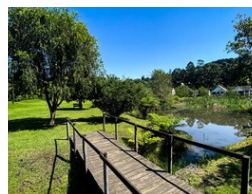

## Camelot Golf & Country Estate

Residential Estate in  
Hillcrest Central

Camelot Golf and Country Estate is medieval themed with 7 unique villages with Tudor styled freehold homes. Amongst the ponds and wetlands sits a landmark castle surrounded by a 9-hole golf course and clubhouse with a pub. There is also a tennis court, entertainment area and a pool for residents to enjoy. The estate is situated close to Watercrest Mall, Curro schools as well as central Hillcrest and offers easy access to the M13.

### Features

- ✓ 9 Hole Golf Course
- ✓ Clubhouse & Pub
- ✓ Swimming Pool
- ✓ Chapel
- ✓ Fishing Lakes
- ✓ Tennis Court