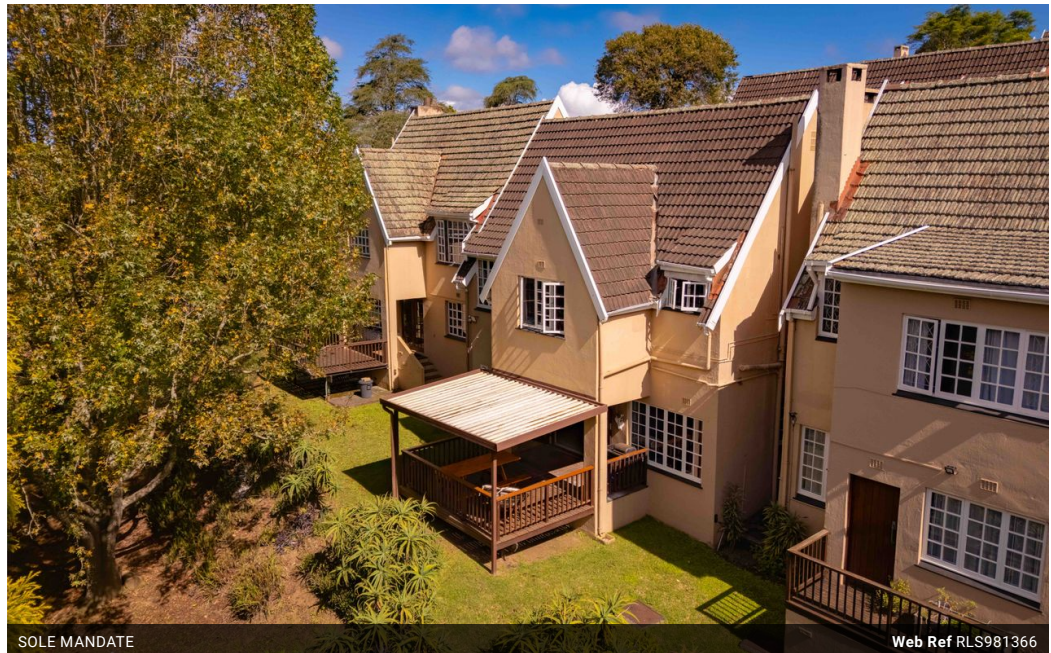

Sue Andrews
0732825587
sue.andrews@seeff.com

Contact Hillcrest & Kloof

031 765 5326

1st Floor, Seeff
Christians Village Shopping Centre (Pick 'n
Pay Centre)
44 - 46 Old Main Road
Hillcrest
Durban
3610

R1,450,000

3 2.5 1

Monthly Bond Repayment R14,233.83

Calculated over 20 years at 10.25% with no deposit.

Transfer Costs R44,387.00 **Bond Costs** R28,990.00

These calculations are only a guide. Please ask your conveyancer for exact calculations.

Monthly Levy R2,830.1 **Monthly Rates** R1,311.8

Classic Charm, Ample Accommodation, Leisurely Layout

This delightful property within a charming complex, reminiscent of an English village, exudes warmth and character while offering comfort and flexibility. Upstairs, three good-sized bedrooms, ceiling height built-in cupboards, and an ample linen cupboard, accommodate an uncluttered lifestyle. The main ensuite features a bath with an overhead shower. The family bathroom has an inviting shower providing ease and convenience. Beautiful, authentic wooden flooring contributes to a sense of warmth.

Downstairs, the space lends itself to variability regarding dining, study, or extra lounge space, depending on one's requirements. The aesthetically pleasing wood-burning fireplace in the lounge contributes to both cosiness on winter evenings and ambiance. The neutral, well-appointed kitchen has gleaming granite tops, fitted blinds, and...

Features

Pets Allowed Yes

Interior

Bedrooms	3
Bathrooms	2.5
Kitchens	1
Recep. Rooms	2
Studies	1
Furnished	No

Exterior

Garages	1
Security	Yes
Dom. Accom.	0.5
Pool	No
Views	True

Sizes

Floor Size	151m²

Extras

24 Hour Access 24 Hour Response Alarm System Awning Garden Granite Tops Guest Toilet Security Gate Septic Tank Built in Wardrobes Burglar Bars Cooling Fans Intercom Storage Communal Braai Area Curtain Rails Deck Electric Fencing Laundry Oven & Hob Tiled Floors Totally Fenced Under Counter Oven Veranda Electric Gate Fan Fireplace Wooden Floors Dishwasher Connection Fibre Washing Machine Connection